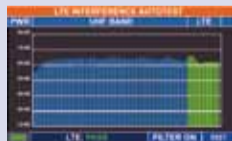

CLASSIC COMMANDS

- **SAT:** DVB-S & S2 MULTISTREAM
- **TV:** DVB-T & **DVB-T2 WITH MULTI-PLP** & AN. TV
- **CATV:** DVB-C (C2 OPT.)
- **REJECTION FILTERS, BUILT-IN AND SELECTABLE, AUTOMATIC & MANUAL TO ATTENUATE lte TELCO TX (OPT.)**
- OPTIC MEASUREMENTS INPUT (OPT.)
- FULL **MPEG2 & 4** SD & HD
- MER MEASUREMENT for CARRIERS
- **COMPLETELY TOUCHSCREEN**
- ECHOES, MICROECHOES & PREECHOES in REAL TIME
- C.I. CONDITIONAL ACCESS
- HDMI, USB ON THE GO, LAN, A/VIDEO
- BARSCAN & TILT, INGRESS & LEAKAGE
- NETWORK DELAY MEAS for SFN NETWORKS (OPT.)
- T.S. ANALYZER/READER (OPT.)
- MER MEASUREMENT for CARRIERS
- "ITU" QUALITY OF SERVICE with GPS (OPT.)
- ASI INPUT/OUTPUT
- LCN PROGRAM CODE
- WEIGHS ONLY **2.5 Kg**

CAPACITIVE COMMANDS

For further information [click here](#)

SCREEN EXAMPLES: BARSCAN & SPECTRUM

LTE Interference
AUTOTEST FILTER OFF

LTE Interference
AUTOTEST FILTER ON

UHF Spectrum
LTE FILTER OFF

UHF Spectrum
LTE FILTER ON