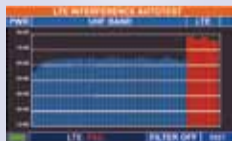

HD TOUCH SAT TV CATV OPTIC

8-hour "LI-ION Polimer" Batteries ♦ 7" 16:10 TFT Display
Real time spectrum with memory peak

- **SAT:** DVB-S & S2
- **TV:** DVB-T (T2 OPT.) & AN. TV
- **CATV:** DVB-C (C2 OPT.)
- **REJECTION FILTERS, BUILT-IN AND SELECTABLE, AUTOMATIC & MANUAL TO ATTENUATE lte TELCO TX (OPT.)**
- OPTIC MEASUREMENTS INPUT (OPT.)
- FULL **MPEG2 & 4** SD & HD
- MER MEASUREMENT for CARRIERS (OPT.)
- **DUAL COMMANDS:** Mechanical and Touchscreen (OPT.)
- ECHOES, MICROECHOES & PREECHOES in REAL TIME
- C.I. CONDITIONAL ACCESS
- HDMI, USB ON THE GO, AUDIO/VIDEO
- BARSCAN & TILT
- INGRESS & LEAKAGE
- LCN PROGRAM CODE
- WEIGHS ONLY **2.5 Kg**

CLASSIC COMMANDS

- **SAT:** DVB-S & S2 MULTISTREAM
- **TV:** DVB-T & **DVB-T2 WITH MULTI-PLP** & AN. TV
- **CATV:** DVB-C (C2 OPT.)
- **REJECTION FILTERS, BUILT-IN AND SELECTABLE, AUTOMATIC & MANUAL TO ATTENUATE lte TELCO TX (OPT.)**
- OPTIC MEASUREMENTS INPUT (OPT.)
- FULL **MPEG2 & 4** SD & HD
- MER MEASUREMENT for CARRIERS
- **COMPLETELY TOUCHSCREEN**
- ECHOES, MICROECHOES & PREECHOES in REAL TIME
- C.I. CONDITIONAL ACCESS
- HDMI, USB ON THE GO, LAN, A/VIDEO
- BARSCAN & TILT, INGRESS & LEAKAGE
- NETWORK DELAY MEAS for SFN NETWORKS (OPT.)
- T.S. ANALYZER/READER (OPT.)
- MER MEASUREMENT for CARRIERS
- "ITU" QUALITY OF SERVICE with GPS (OPT.)
- ASI INPUT/OUTPUT
- LCN PROGRAM CODE
- WEIGHS ONLY **2.5 Kg**

CAPACITIVE COMMANDS

For further information [click here](#)

SCREEN EXAMPLES: BARSCAN & SPECTRUM

LTE Interference
AUTOTEST FILTER OFF

LTE Interference
AUTOTEST FILTER ON

UHF Spectrum
LTE FILTER OFF

UHF Spectrum
LTE FILTER ON