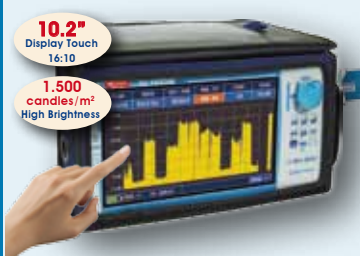

10.2" Display Touch 16:10

1.500 candles/m² High Brightness

DVBT2/C2/S2 MPEG4

ROVER-INSTRUMENTS' Distributor in the UK

EUROSAT®

www.eurosat.com

Check out their website to find THE EUROSAT BRANCH NEAREST TO YOU!