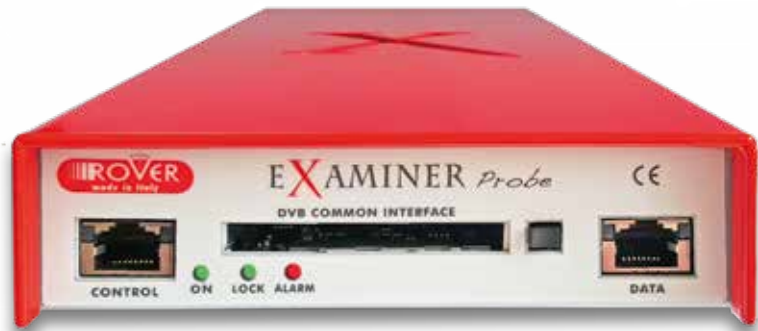

EXAMINER *Probe*

Desktop Interface

Tablet
Responsive

Smartphone
Responsive

Professional Radio TV, SAT & CATV Probe
with IP Encap/Decap, ASI output,
T.S. Analysis, HDSD SDI Output,
Remote control with NMS & SNMP.

Va 7-11-17

**ADVANCED
TECHNOLOGY**

FOR PROFESSIONAL CABLE
& BROADBAND NETWORKS

...Made to Measure...

- Extremely cost effective monitoring
 - SAT reception 950 - 2.250 MHz
 - TV & CATV reception 48 - 870 MHz
 - FM & Analog TV Monitoring
 - Descrambler & Mpeg integrated
 - World wide TV standards
 - Avionic Aluminium body
 - Smartphone & Tablet Responsive
 - T. S. Analyzer
- Spectrum
 - Monitoring with alarms
 - Alarms logger
 - T. S. over IP in & out
 - Video over IP
 - Compact & portable
 - Wi-Fi option
 - SNMP & remote control web browser

The new EXAMINER is the most compact & complete analyzer for all the RF signals including: TV, SAT, CATV, RADIO FM or DAB+.

Thanks to the integrated MPEG & Descrambler technology is possible to decode all the digital signals. It implements several input & output: ASI, SDI, HDMI, TS over IP, RF, CVBS.

It can be easily controlled with your PC, Smartphone or Tablet using the frontal LAN port or the optional internet wi-fi Board.

All the measurements & alarms in one screen. Spectrum, Echoes, RF digital parameters, ETR 101-290, Full alarms status.