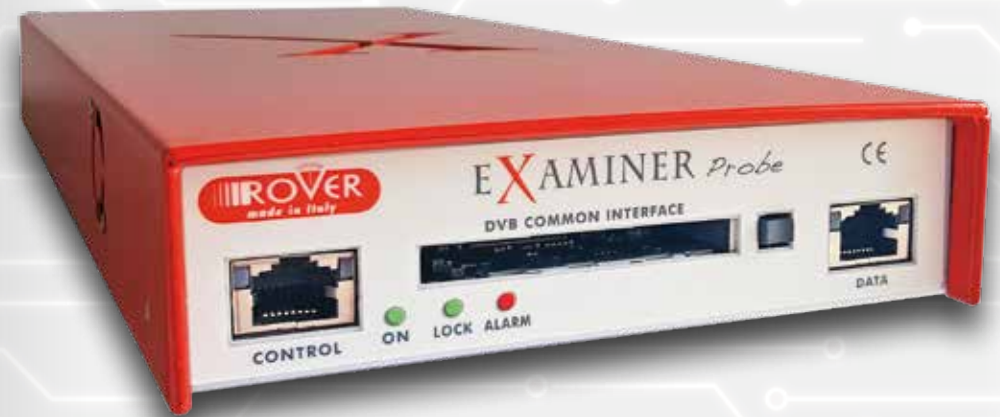

EXAMINER *Probe*

Desktop Interface

Tablet
Responsive

Smartphone
Responsive

Professional Radio TV, SAT & CATV Probe
with IP Encap/Decap, ASI output,
T.S. Analysis, HDSD SDI Output,
Remote control with NMS & SNMP.

Va 7-11-17

**ADVANCED
TECHNOLOGY**

FOR PROFESSIONAL CABLE
& BROADBAND NETWORKS

...Made to Measure...

- Extremely cost effective monitoring
 - SAT reception 950 - 2.250 MHz
 - TV & CATV reception 48 - 870 MHz
 - FM & Analog TV Monitoring
 - Descrambler & Mpeg integrated
 - World wide TV standards
 - Avionic Aluminium body
 - Smartphone & Tablet Responsive
 - T. S. Analyzer
- Spectrum
 - Monitoring with alarms
 - Alarms logger
 - T. S. over IP in & out
 - Video over IP
 - Compact & portable
 - Wi-Fi option
 - SNMP & remote control web browser

The new EXAMINER is the most compact & complete analyzer for all the RF signals including: TV, SAT, CATV, RADIO FM or DAB+.

Thanks to the integrated MPEG & Descrambler technology is possible to decode all the digital signals. It implements several input & output: ASI, SDI, HDMI, TS over IP, RF, CVBS.

Round Robin Multiscan of several TV - RADIO - CATV & SAT signals, with real time alarms and logger of RF and TS measures.

NMS for network monitoring and "Q o S". Quick view of all the probes status, 2 years measures storage, live view of all parameters and alarms.